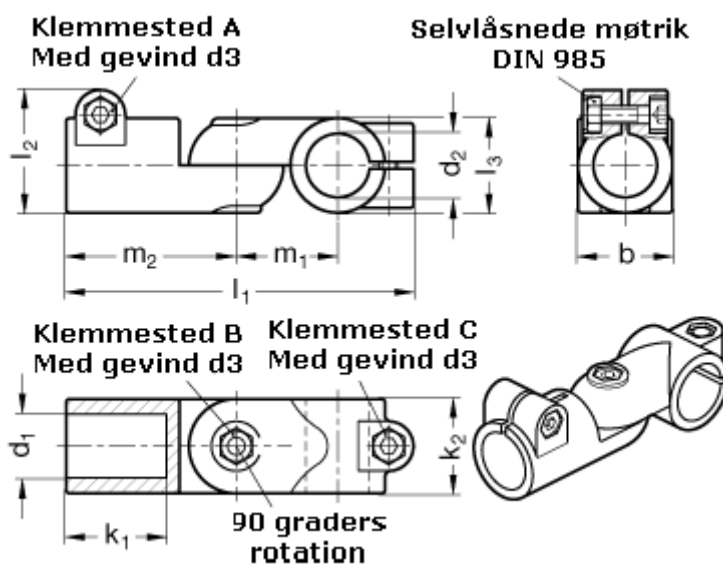

Article number: 20288B30B30S2BL

Description: E+G Swivel clamp - GN 288-B30-B30-S-2-BL

## Measures

$b = 40$

$d_1 = B30$

$d_2 = B30$

$d_3 = M 8$

$k_1 = 42.5$

$k_2 = 40$

$l_1 = 147$